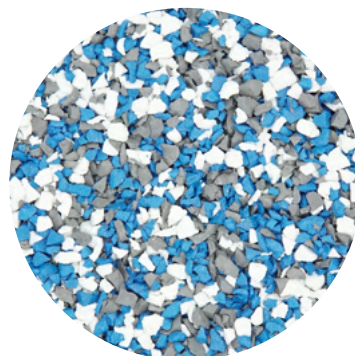

ORANGE

RUBAROC COLOUR CHART

PLATINUM

50% Light Grey
50% Eggshell

NICKEL

33% Light Grey
33% Eggshell
33% Black

SLATE

50% Black
50% Light Grey

BROWNSTONE

33% Brown
33% Eggshell
33% Light Grey

SANDSTONE

33% Light Grey
33% Beige
33% Brown

LIMESTONE

33% Eggshell
33% Beige
33% Brown

SANDALWOOD

75% Beige
25% Brown

MOCHA

33% Black
33% Brown
33% Beige

TERRACOTTA

50% Red
50% Brown

SANTA FE

33% Red
33% Brown
33% Beige

CASPIAN

33% Light Blue
33% Light Grey
33% Eggshell

LILY PAD

50% Light Green
50% Beige