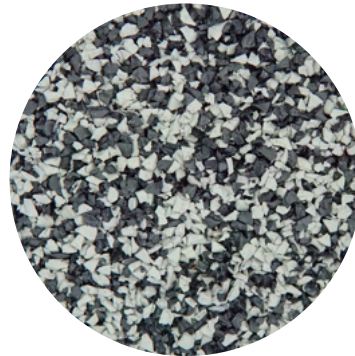

RUBAROC COLOUR CHART

EGGSHELL

BEIGE

BROWN

RED

LIGHT GREY

MEDIUM GREY

DARK GREY

BLACK

LIGHT BLUE

MEDIUM BLUE

DARK BLUE

TEAL

LIGHT GREEN

DARK GREEN

YELLOW

ORANGE

RUBAROC COLOUR CHART

PLATINUM

50% Light Grey
50% Eggshell

NICKEL

33% Light Grey
33% Eggshell
33% Black

SLATE

50% Black
50% Light Grey

BROWNSTONE

33% Brown
33% Eggshell
33% Light Grey

SANDSTONE

33% Light Grey
33% Beige
33% Brown

LIMESTONE

33% Eggshell
33% Beige
33% Brown

SANDALWOOD

75% Beige
25% Brown