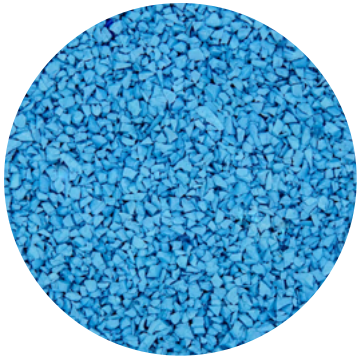

RUBAROC COLOUR CHART

EGGSHELL

BEIGE

BROWN

RED

LIGHT GREY

MEDIUM GREY

DARK GREY

BLACK

LIGHT BLUE

MEDIUM BLUE

DARK BLUE

TEAL

LIGHT GREEN

DARK GREEN

YELLOW

ORANGE

RUBAROC COLOUR CHART

PLATINUM

50% Light Grey
50% Eggshell

NICKEL

33% Light Grey
33% Eggshell
33% Black

SLATE

50% Black
50% Light Grey

BROWNSTONE

33% Brown
33% Eggshell
33% Light Grey

SANDSTONE

33% Light Grey
33% Beige
33% Brown

LIMESTONE

33% Eggshell
33% Beige
33% Brown

SANDALWOOD

75% Beige
25% Brown