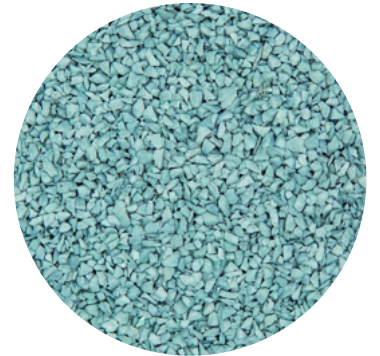

RUBAROC COLOUR CHART

EGGSHELL

BEIGE

BROWN

RED

LIGHT GREY

MEDIUM GREY

DARK GREY

BLACK

LIGHT BLUE

MEDIUM BLUE

DARK BLUE

TEAL

LIGHT GREEN

DARK GREEN

YELLOW

ORANGE

RUBAROC COLOUR CHART

PLATINUM

50% Light Grey
50% Eggshell

NICKEL

33% Light Grey
33% Eggshell
33% Black

SLATE

50% Black
50% Light Grey

BROWNSTONE

33% Brown
33% Eggshell
33% Light Grey

SANDSTONE

33% Light Grey
33% Beige
33% Brown

LIMESTONE

33% Eggshell
33% Beige
33% Brown

SANDALWOOD

75% Beige
25% Brown