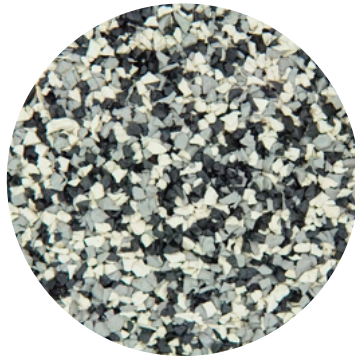

RUBAROC COLOUR CHART

EGGSHELL

BEIGE

BROWN

RED

LIGHT GREY

MEDIUM GREY

DARK GREY

BLACK

LIGHT BLUE

MEDIUM BLUE

DARK BLUE

TEAL

LIGHT GREEN

DARK GREEN

YELLOW

ORANGE

RUBAROC COLOUR CHART

PLATINUM

50% Light Grey
50% Eggshell

NICKEL

33% Light Grey
33% Eggshell
33% Black

SLATE

50% Black
50% Light Grey

BROWNSTONE

33% Brown
33% Eggshell
33% Light Grey

SANDSTONE

33% Light Grey
33% Beige
33% Brown

LIMESTONE

33% Eggshell
33% Beige
33% Brown

SANDALWOOD

75% Beige
25% Brown