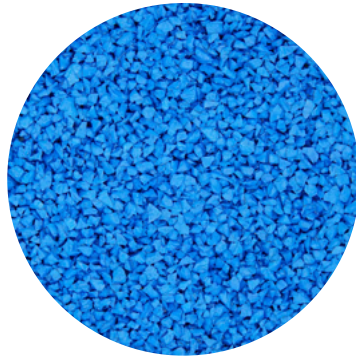

RUBAROC COLOUR CHART

EGGSHELL

BEIGE

BROWN

RED

LIGHT GREY

MEDIUM GREY

DARK GREY

BLACK

LIGHT BLUE

MEDIUM BLUE

DARK BLUE

TEAL

LIGHT GREEN

DARK GREEN

YELLOW

ORANGE

RUBAROC COLOUR CHART

PLATINUM

50% Light Grey
50% Eggshell

NICKEL

33% Light Grey
33% Eggshell
33% Black

SLATE

50% Black
50% Light Grey

BROWNSTONE

33% Brown
33% Eggshell
33% Light Grey

SANDSTONE

33% Light Grey
33% Beige
33% Brown

LIMESTONE

33% Eggshell
33% Beige
33% Brown

SANDALWOOD

75% Beige
25% Brown